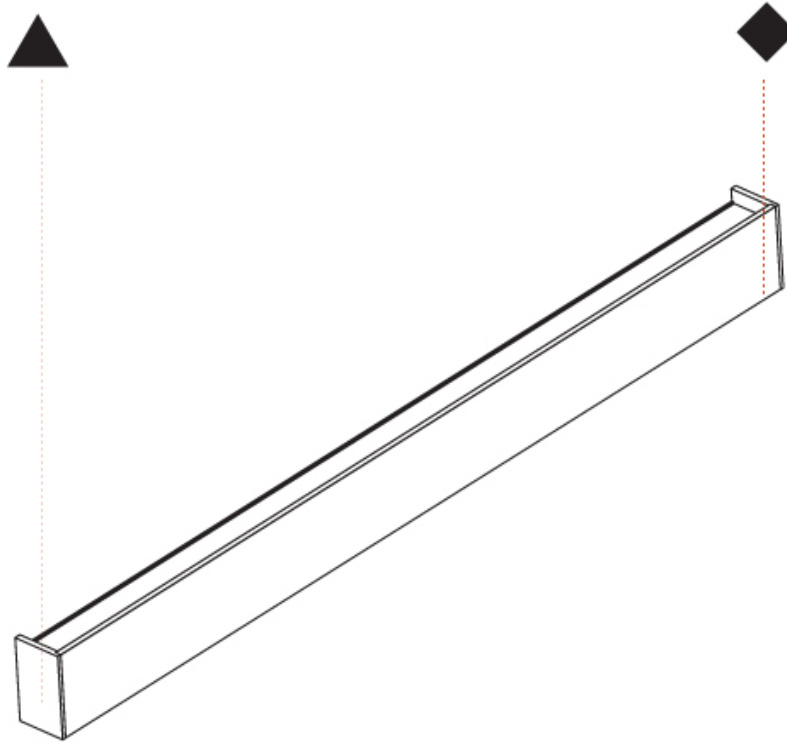

| |
|-----------|
| PROJECT |
| TYPE |
| SPECIFIER |
| QUANTITY |
| DATE |

A33285-

PROJECT _____

TYPE _____

SPECIFIER _____

QUANTITY _____

DATE _____

NEVER ENDING COLOR FINISH CHART